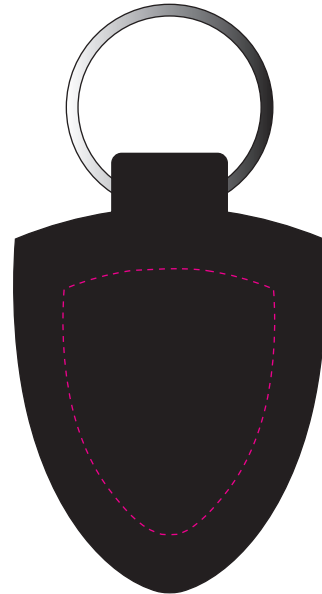

KEY-M11015 - Shield Shaped Leather Keyrings - Artwork Template

Front

Front of Keyring
Print area: 36mm x 28mm wide

Back

Reverse of Keyring
Print area: 36mm x 28mm wide

Pink Outline = Print Area