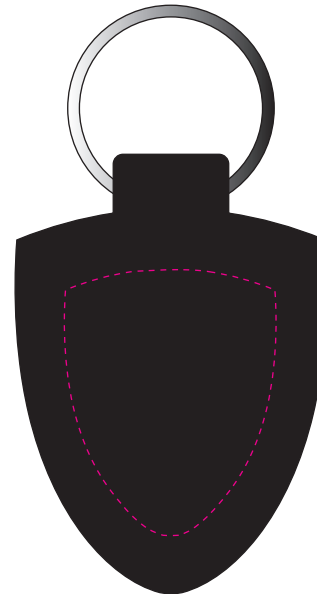

KEY-M11015 - Shield Shaped Leather Keyrings - Artwork Template

Front

Front of Keyring
Print area: 36mm x 28mm wide

Back

Reverse of Keyring
Print area: 36mm x 28mm wide

Pink Outline = Print Area