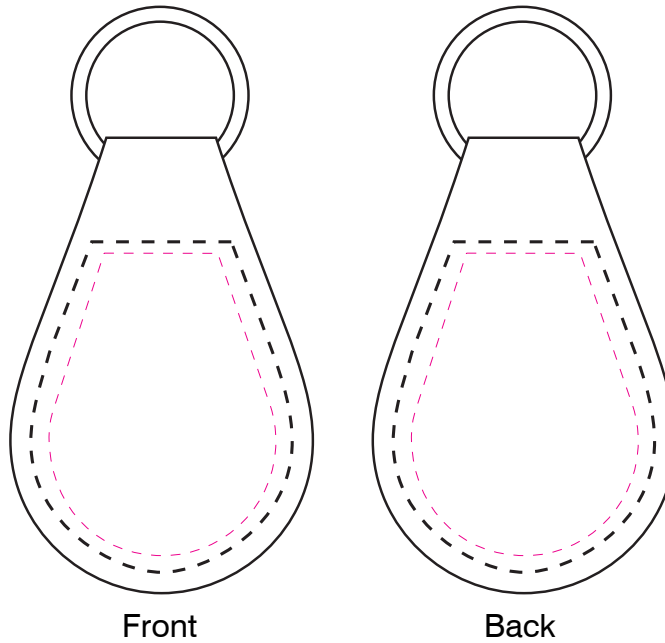

KEY-LKF-PEAR - Pear Shaped Leatherette Keyring - Artwork Template

Max foiling area: 30mm x 40mm wide

Pink Outline = Print Area