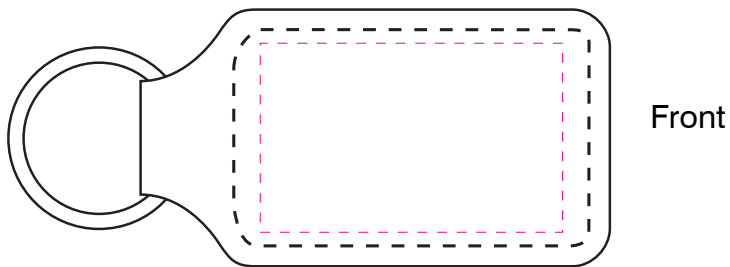

# KEY-LKBREC - Rectangular Leatherette Keyring - Artwork Template

Max foiling area: 25mm x 40mm wide

Pink Outline = Print Area