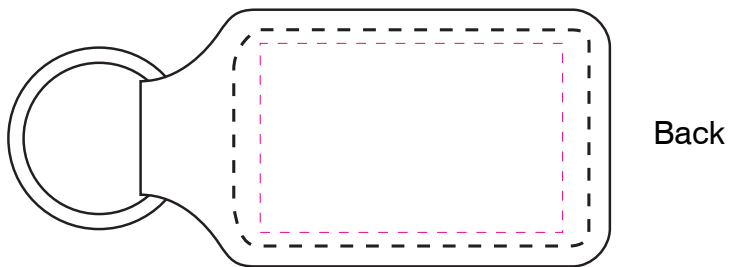

# KEY-LKBREC - Rectangular Leatherette Keyring - Artwork Template

Max foiling area: 25mm x 40mm wide

Pink Outline = Print Area