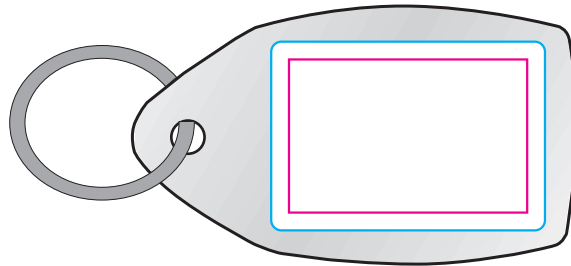

KEY-AKFP5 - Standard Rectangular Acrylic Keyring - Artwork Template

Side 1

Cyan = Print Area
25mm x 36mm wide

Pink = Text Limit
20mm x 31.5mm wide

Side 2

Cyan = Print Area
25mm x 36mm wide

Pink = Text Limit
20mm x 31.5mm wide