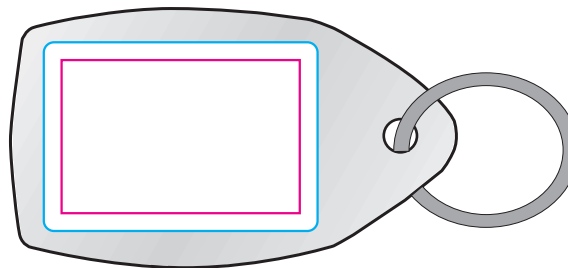

KEY-AKFP5 - Standard Rectangular Acrylic Keyring - Artwork Template

Side 1

Cyan = Print Area
25mm x 36mm wide

Pink = Text Limit
20mm x 31.5mm wide

Side 2

Cyan = Print Area
25mm x 36mm wide

Pink = Text Limit
20mm x 31.5mm wide