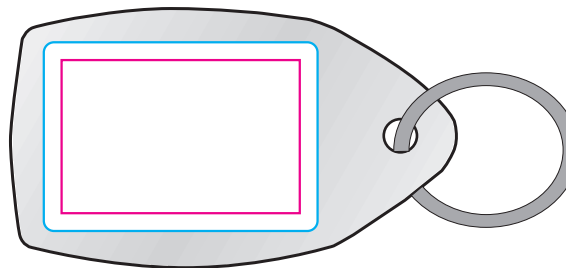

KEY-AKFP5 - Standard Rectangular Acrylic Keyring - Artwork Template

Side 1

Cyan = Print Area
25mm x 36mm wide

Pink = Text Limit
20mm x 31.5mm wide

Side 2

Cyan = Print Area
25mm x 36mm wide

Pink = Text Limit
20mm x 31.5mm wide