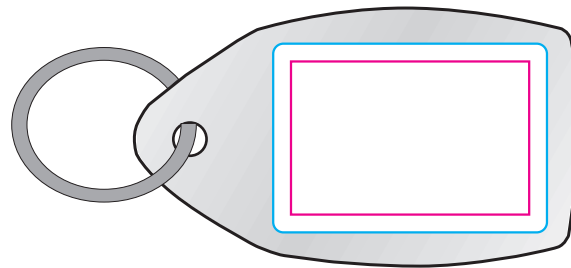

KEY-AKFP5 - Standard Rectangular Acrylic Keyring - Artwork Template

Side 1

Cyan = Print Area
25mm x 36mm wide

Pink = Text Limit
20mm x 31.5mm wide

Side 2

Cyan = Print Area
25mm x 36mm wide

Pink = Text Limit
20mm x 31.5mm wide