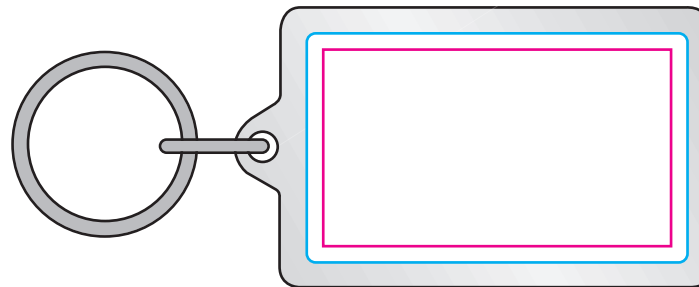

# KEY-AKFG1 - Large Rectangular Acrylic Keyring - Artwork Template

---

Side 1

Cyan = Print Area  
30mm x 50mm wide

Pink = Text Limit  
26mm x 46mm wide

Side 2

Cyan = Print Area  
30mm x 50mm wide

Pink = Text Limit  
26mm x 46mm wide