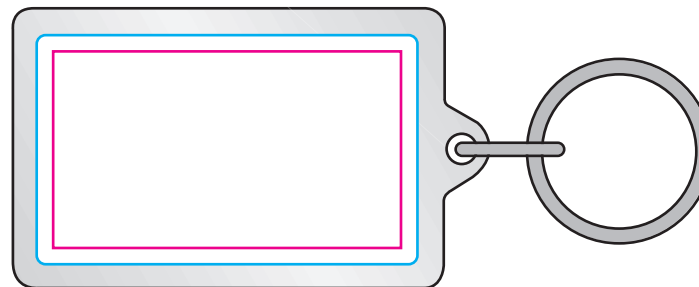

# KEY-AKFG1 - Large Rectangular Acrylic Keyring - Artwork Template

---

Side 1

Cyan = Print Area  
30mm x 50mm wide

Pink = Text Limit  
26mm x 46mm wide

Side 2

Cyan = Print Area  
30mm x 50mm wide

Pink = Text Limit  
26mm x 46mm wide