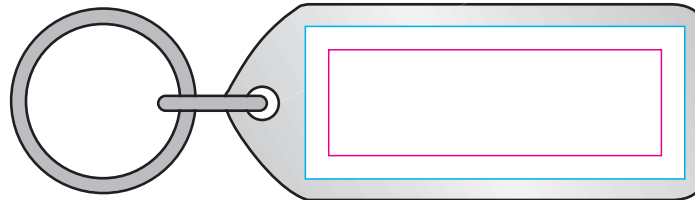

KEY-AKFF1 - Cigar Shaped Acrylic Keyring - Artwork Template

Please Note:

Side1 of this keyring is smaller than Side 2 due to the framed window on this side,
if the artwork is not shrunk it will disappear within the convex window

Side 1

Cyan = Print Area
20mm x 50mm wide

Pink = Text Limit
14mm x 44mm wide

Side 2

Cyan = Print Area
20mm x 50mm wide

Pink = Text Limit
16mm x 46mm wide