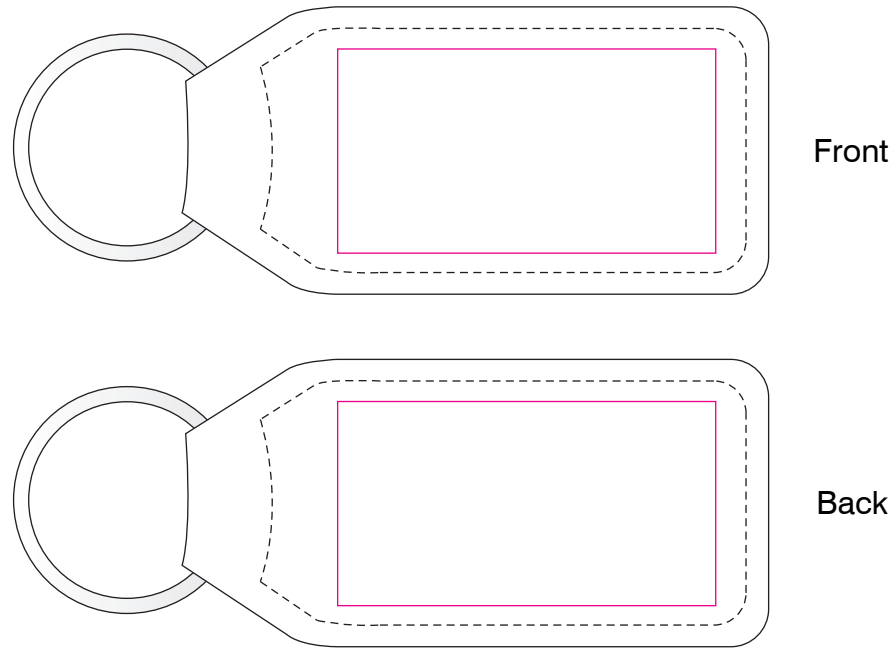

KEY-M11012 - Large Rectangular Leather Keyring - Artwork Template

Max foiling area: 50mm x 27mm wide

Pink Outline = Print Area