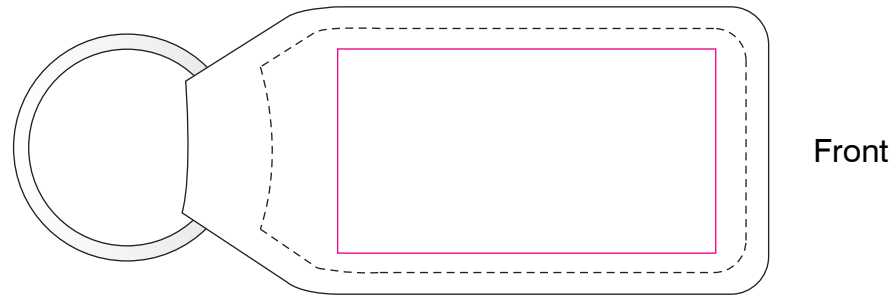

KEY-M11012 - Large Rectangular Leather Keyring - Artwork Template

Max foiling area: 50mm x 27mm wide

Pink Outline = Print Area