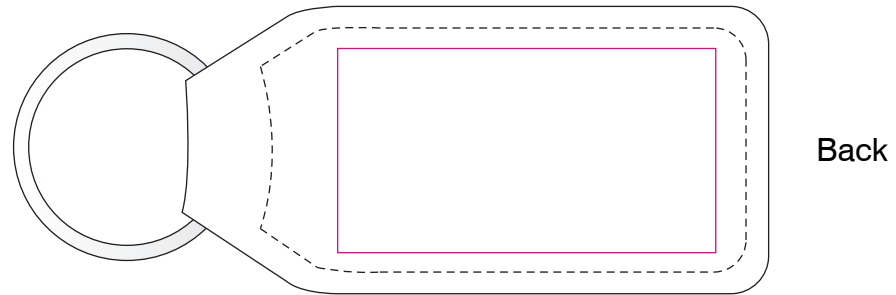

KEY-M11012 - Large Rectangular Leather Keyring - Artwork Template

Max foiling area: 50mm x 27mm wide

Pink Outline = Print Area