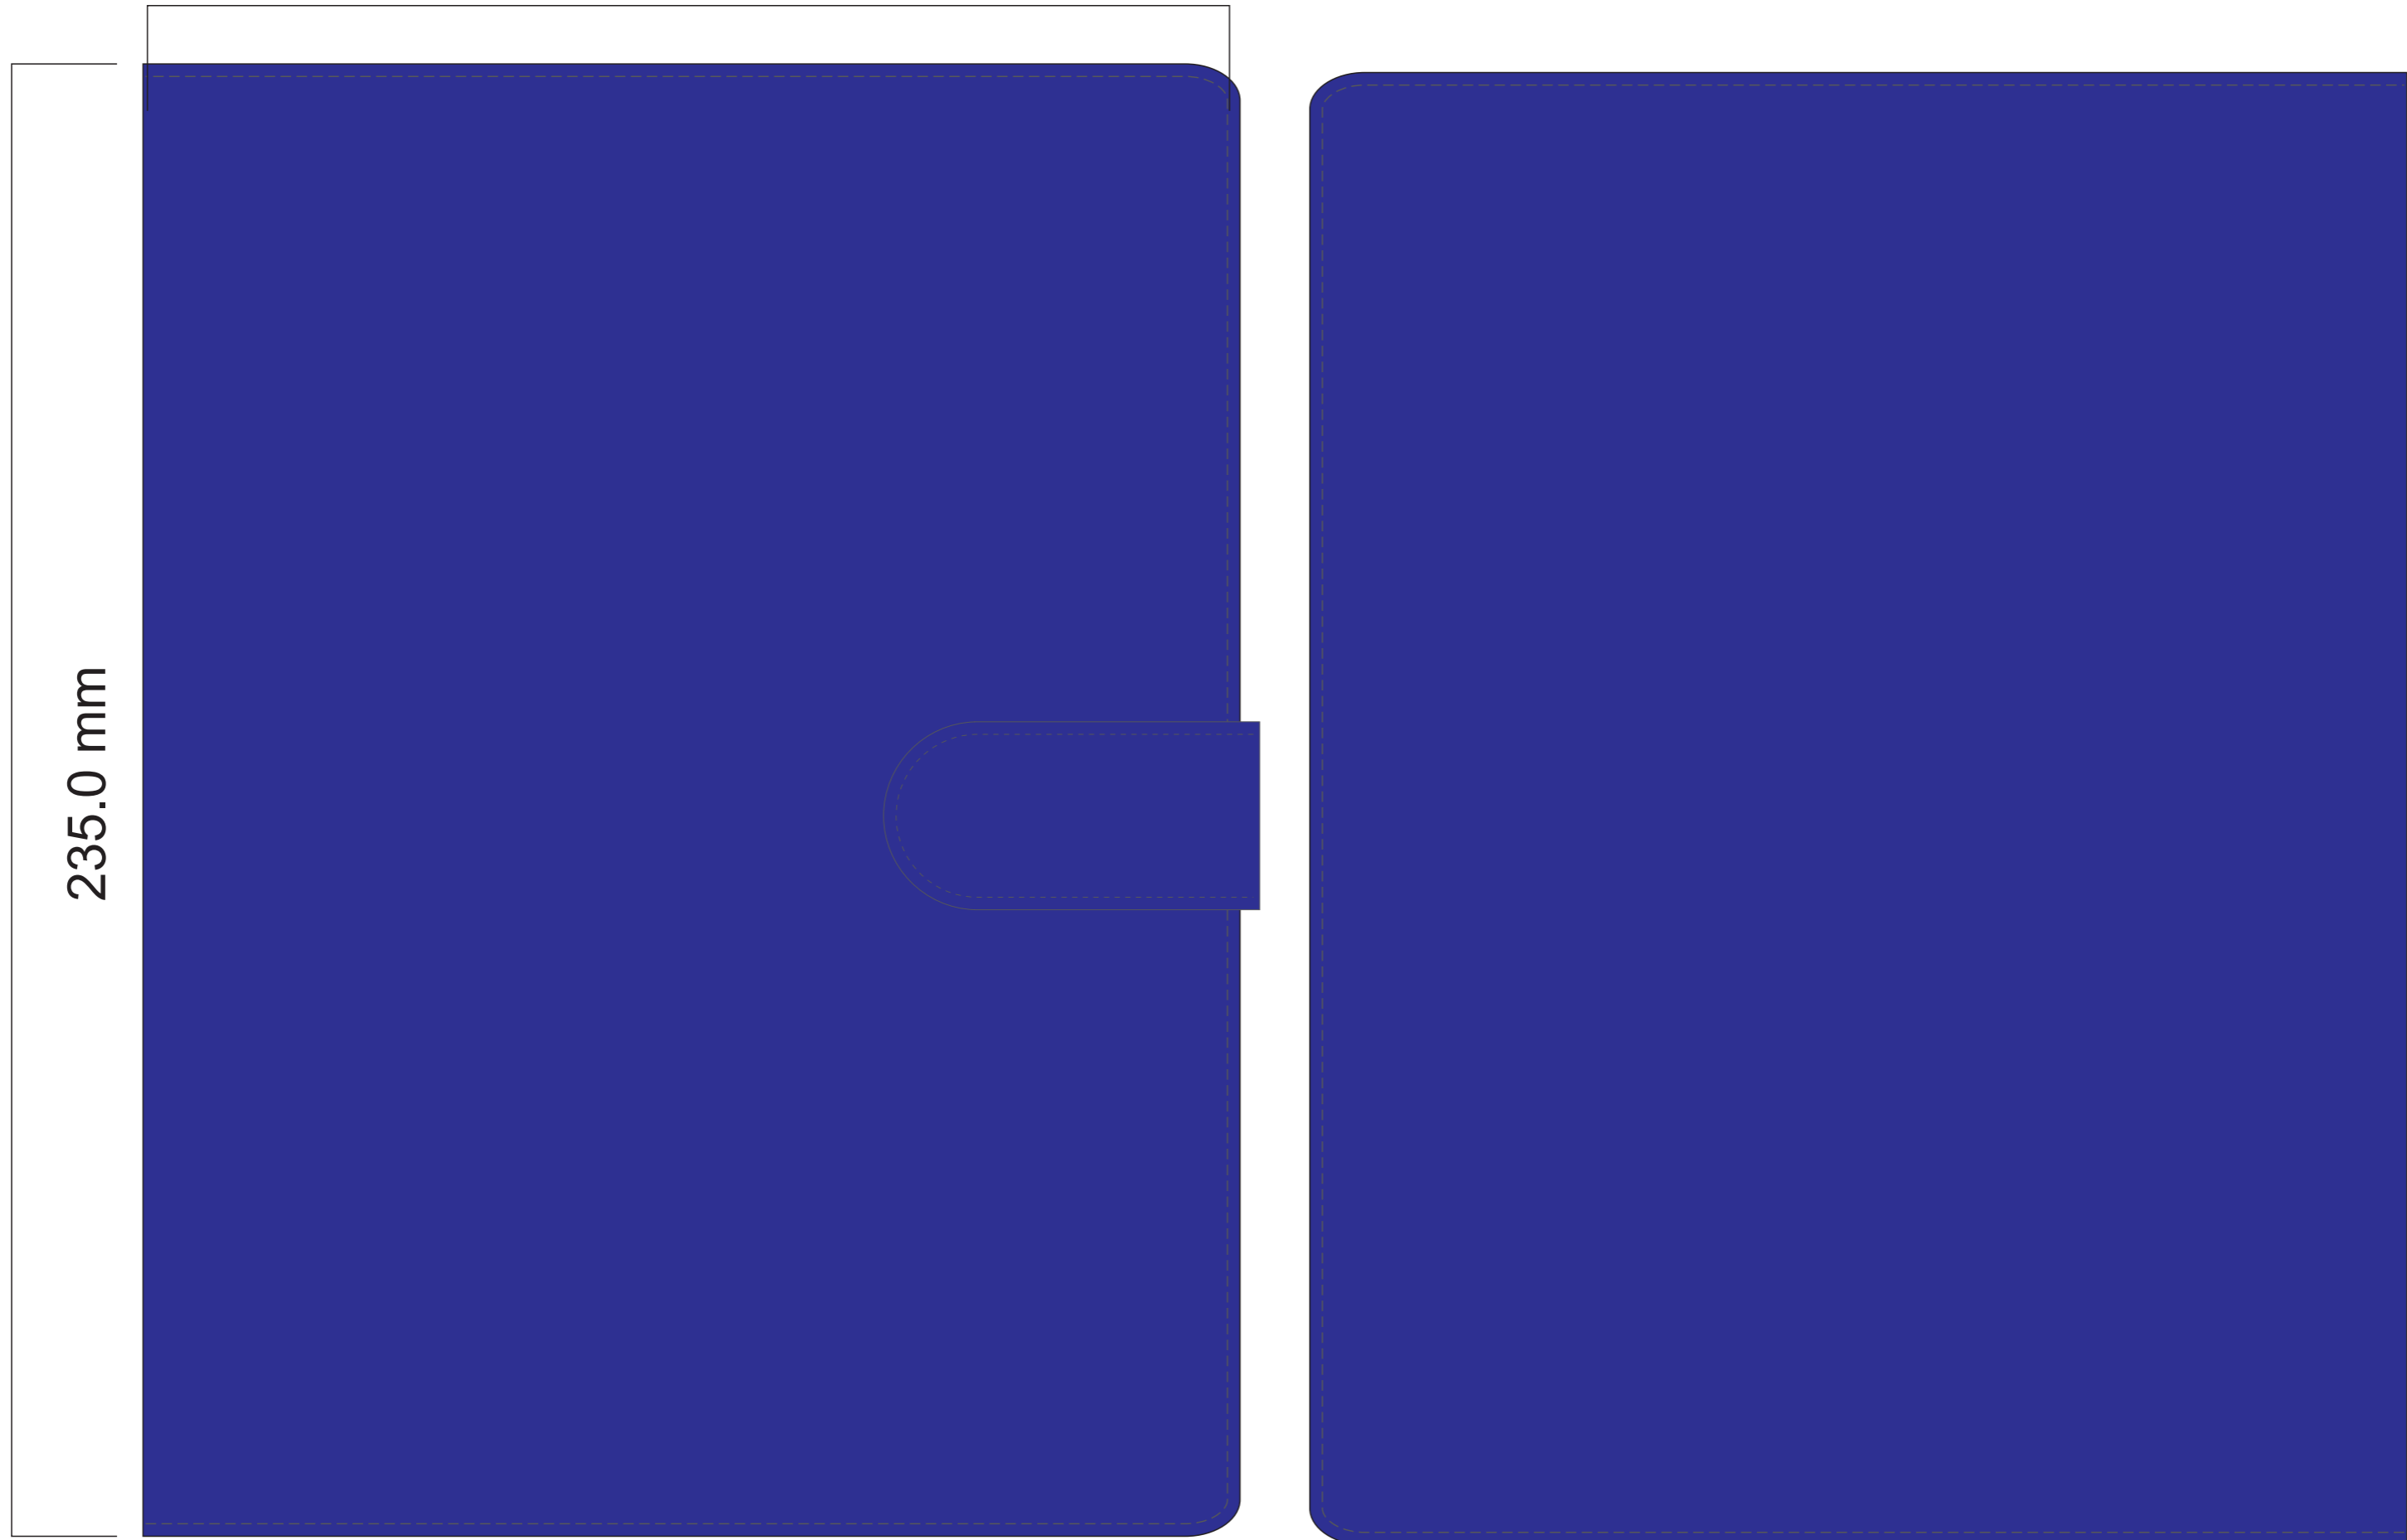

PU COVER

BACK COVER

175.0 mm

235.0 mm

Product Size:175mmX235mm