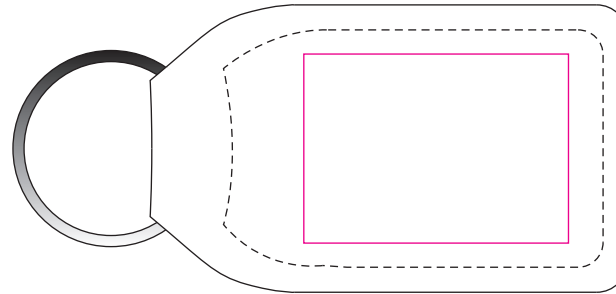

KEY-M11016 - Small Rectangular Leather Keyring - Artwork Template

Max foil blocking area: 25mm x 35mm wide

Front

Back

Pink Outline = Print Area