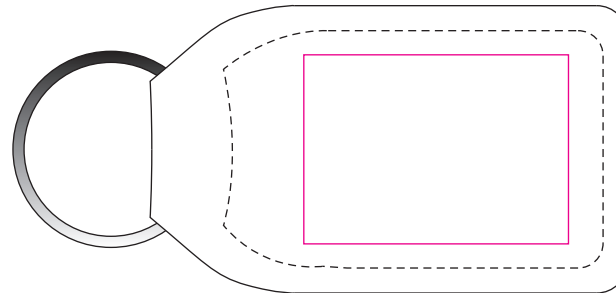

KEY-M11016 - Small Rectangular Leather Keyring - Artwork Template

Max foil blocking area: 25mm x 35mm wide

Front

Back

Pink Outline = Print Area