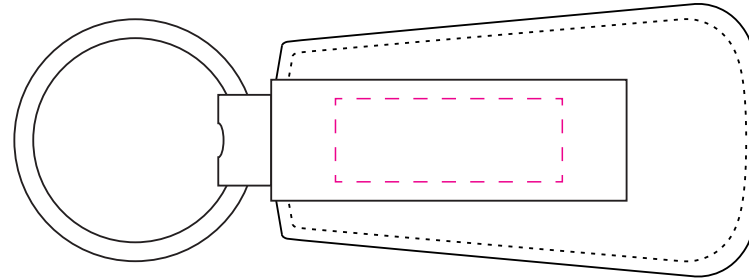

Front

Back

Max engraving area: 11mm x 30mm wide