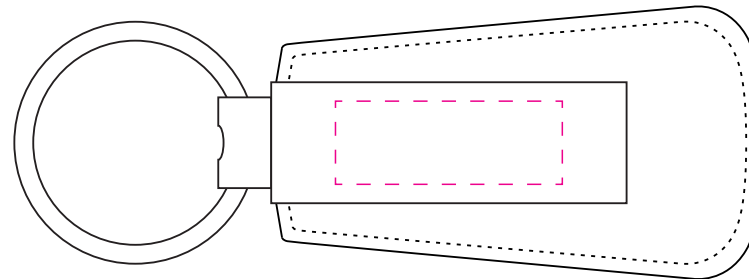

Front

Back

Max engraving area: 11mm x 30mm wide