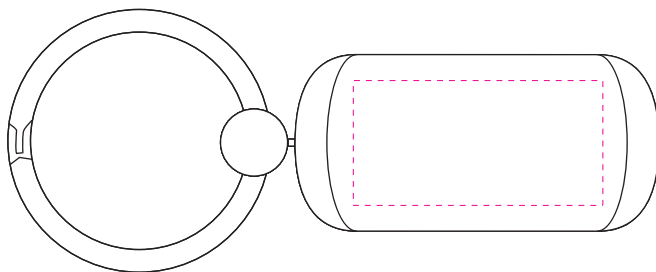

KEY-A99007 - Premium Sapporo Keyring - Artwork Template

Front

Back

Max engraving area: 16.5mm x 33mm wide

Pink Outline = Print Area