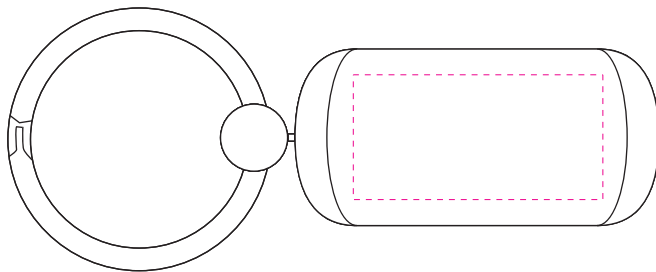

KEY-A99007 - Premium Sapporo Keyring - Artwork Template

Front

Back

Max engraving area: 16.5mm x 33mm wide

Pink Outline = Print Area