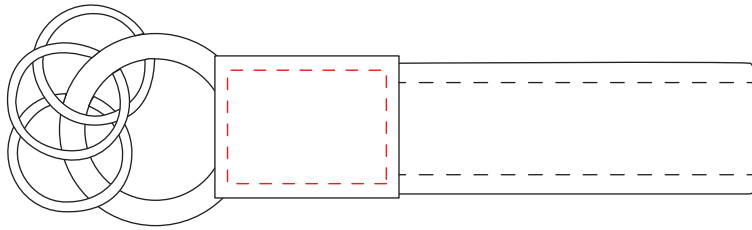

A97008 • Elite Zonda Hide Leather Keyring

FRONT

BACK

ENGRAVING AREA

DIMENSIONS

FRONT: 21mm x 15mm  
BACK: 16mm X 15mm

SIZE: 92mm x 25mm

ALL TEMPLATES ARE ACTUAL SIZE