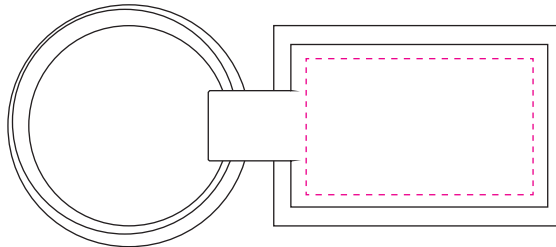

KEY-A99014 - Rectangular Sapporo Keyring - Artwork Template

Front

Back

Max engraving area: 18mm x 30mm wide

Pink Outline = Print Area