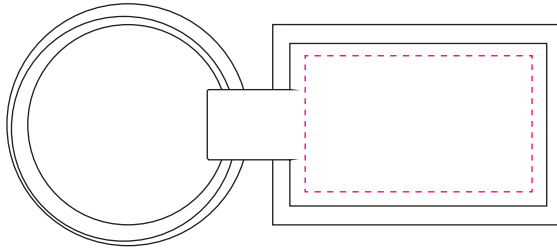

KEY-A99014 - Rectangular Sapporo Keyring - Artwork Template

Front

Back

Max engraving area: 18mm x 30mm wide

Pink Outline = Print Area