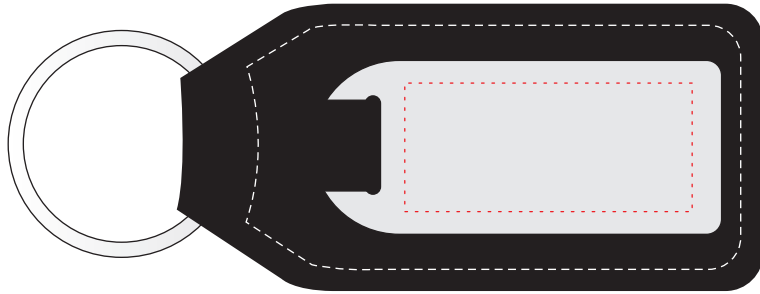

M11021 • Large rectangular genuine leather keyfob

LASER ENGRAVING AREA: 38mm x 17mm

FOIL BLOCKING AREA: 38mm x 17mm (under medallion)

FOIL BLOCKING AREA: 50mm x 27mm (opposite side to the medallion)

DIMENSIONS

SIZE: INCLUDING RINGS: 101mm x 40mm

SIZE: EXCLUDING RINGS: 79mm x 40mm

ALL TEMPLATES ARE ACTUAL SIZE