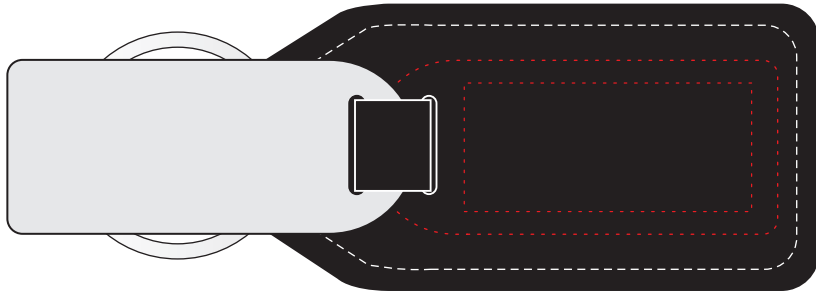

M11021 • Large rectangular genuine leather keyfob

LASER ENGRAVING AREA: 38mm x 17mm

FOIL BLOCKING AREA: 38mm x 17mm (under medallion)

FOIL BLOCKING AREA: 50mm x 27mm (opposite side to the medallion)

DIMENSIONS

SIZE: INCLUDING RINGS: 101mm x 40mm

SIZE: EXCLUDING RINGS: 79mm x 40mm

ALL TEMPLATES ARE ACTUAL SIZE