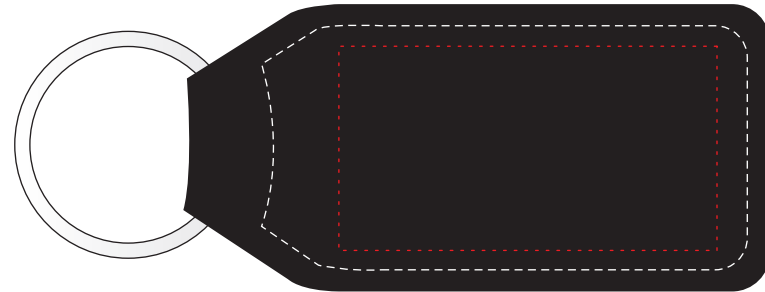

M11021 • Large rectangular genuine leather keyfob

LASER ENGRAVING AREA: 38mm x 17mm

FOIL BLOCKING AREA: 38mm x 17mm (under medallion)

FOIL BLOCKING AREA: 50mm x 27mm (opposite side to the medallion)

DIMENSIONS

SIZE: INCLUDING RINGS: 101mm x 40mm

SIZE: EXCLUDING RINGS: 79mm x 40mm

ALL TEMPLATES ARE ACTUAL SIZE