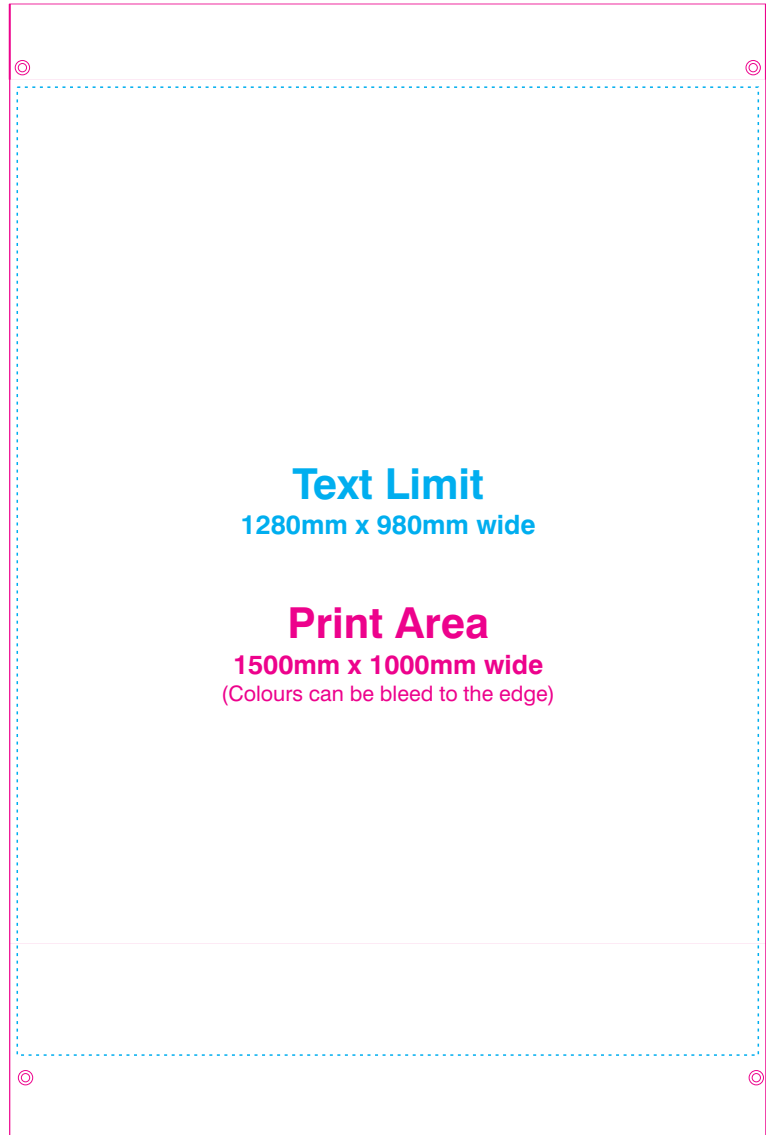

**Text Limit**

1280mm x 480mm wide

**Print Area**

1500mm x 500mm wide  
(Colours can be bled to the edge)

**Text Limit**

1280mm x 980mm wide

**Print Area**

1500mm x 1000mm wide  
(Colours can be bled to the edge)

Artwork can be supplied at a minimum of 25% of the finished size. All images should be saved in CMYK format and supplied no less than 100 dpi at full size.