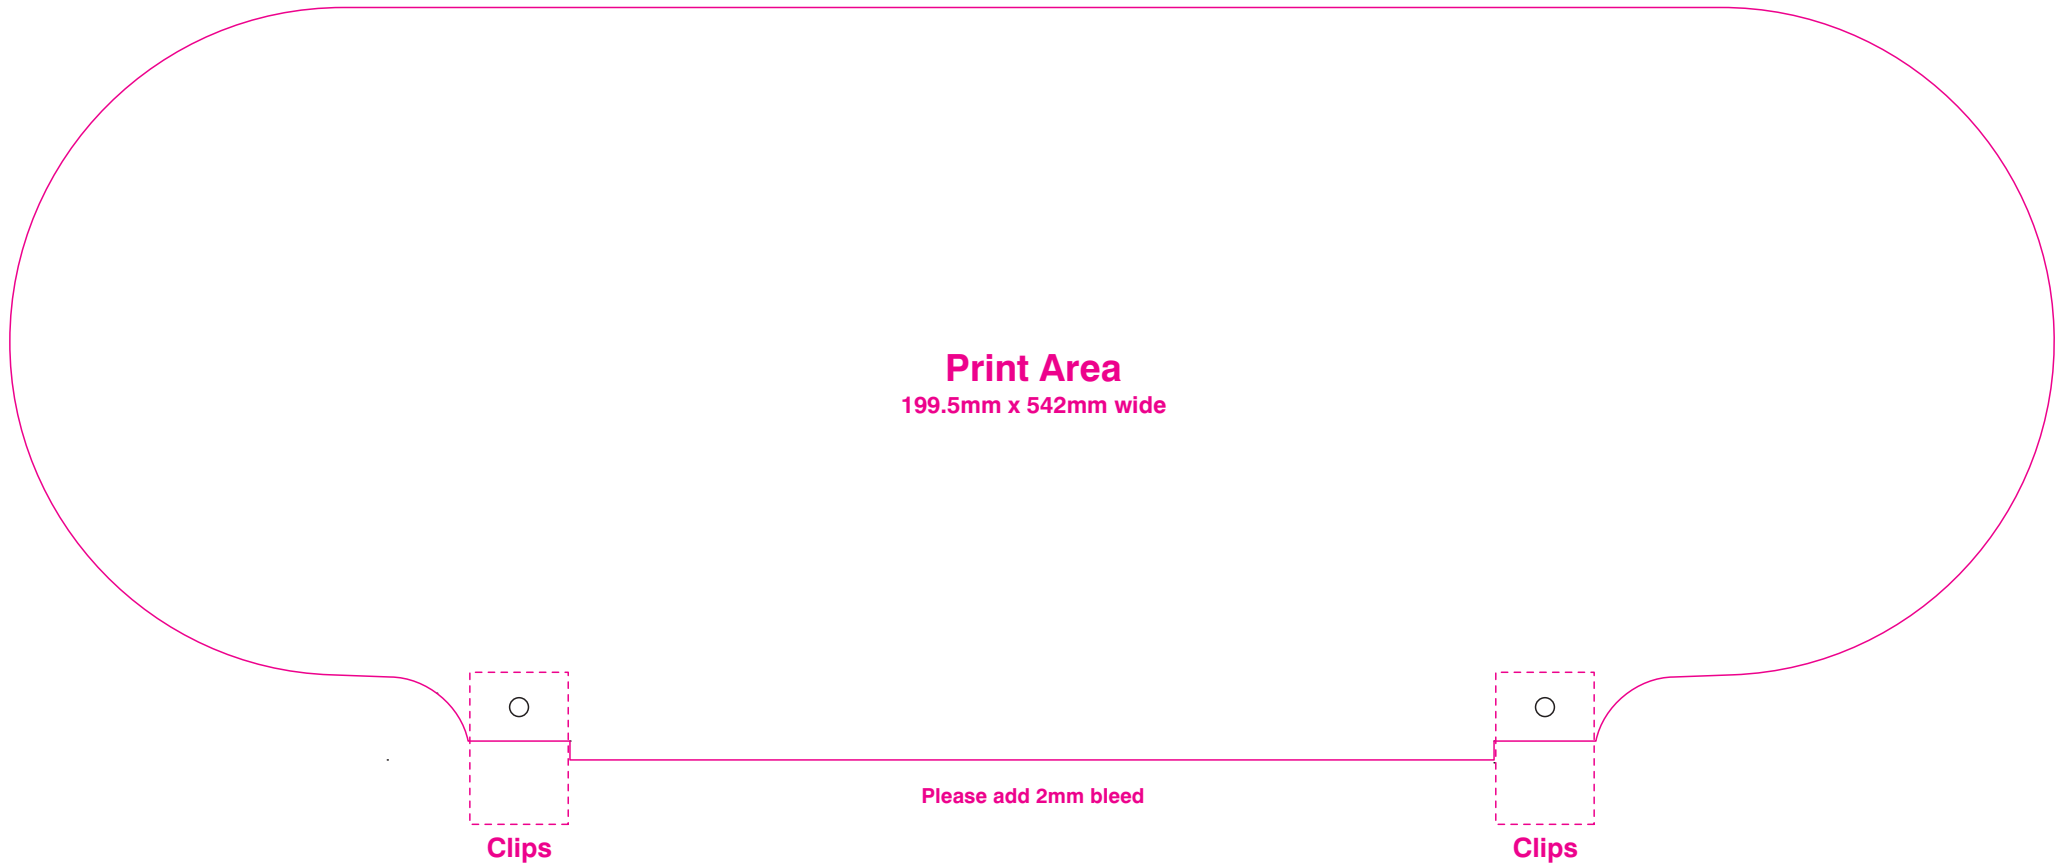

How to save your artwork

The following file formats are accepted as print ready artwork.

All artwork should be saved as high resolution print ready files with all the fonts converted to outlines / curves in one of the above formats.

Artwork can be supplied at a minimum of 25% of the finished size. All images should be saved in CMYK format and supplied no less than 100 dpi at full size.