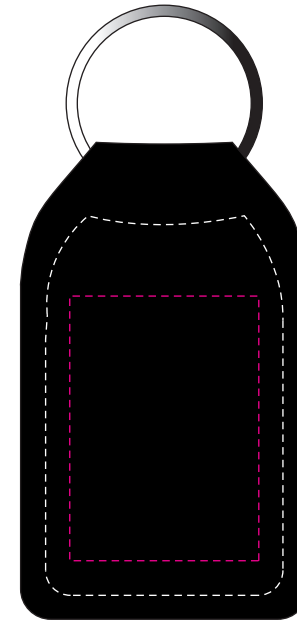

**Medallion**  
Print area: 20mm x 19mm wide

**Underneath Medallion**  
Print area: 22mm x 22mm wide

**Reverse of Keyring**  
Print area: 35mm x 25mm wide