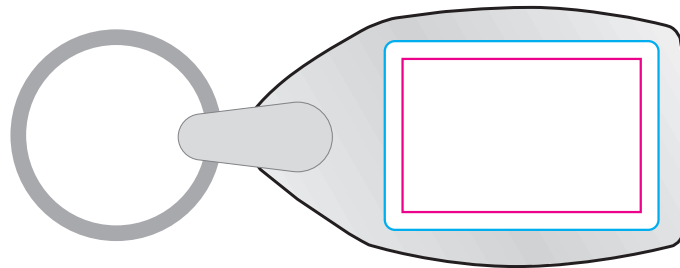

KEY-AKFP6 - Standard Rectangular Acrylic Keyring - Artwork Template

Side 1

Cyan = Print Area
25mm x 36mm wide

Pink = Text Limit
20mm x 31.5mm wide

Side 2

Cyan = Print Area
25mm x 36mm wide

Pink = Text Limit
20mm x 31.5mm wide