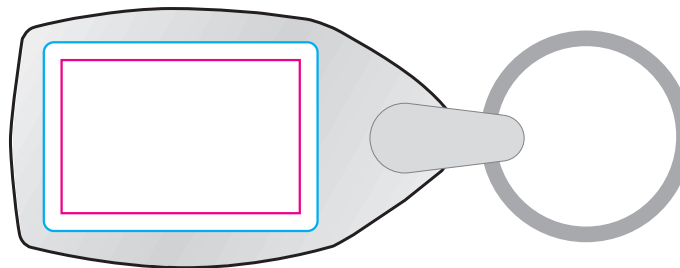

KEY-AKFP6 - Standard Rectangular Acrylic Keyring - Artwork Template

Side 1

Cyan = Print Area
25mm x 36mm wide

Pink = Text Limit
20mm x 31.5mm wide

Side 2

Cyan = Print Area
25mm x 36mm wide

Pink = Text Limit
20mm x 31.5mm wide