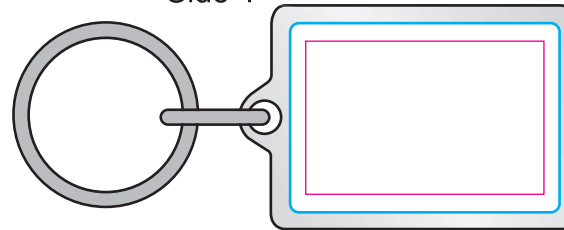

KEY-AKFY1 - Small Rectangular Acrylic Keyring - Artwork Template

Side 1

Cyan = Print Area
25mm x 35.5mm wide

Pink = Text Limit
20mm x 31.5mm wide

Side 2

Cyan = Print Area
25mm x 35.5mm wide

Pink = Text Limit
20mm x 31.5mm wide