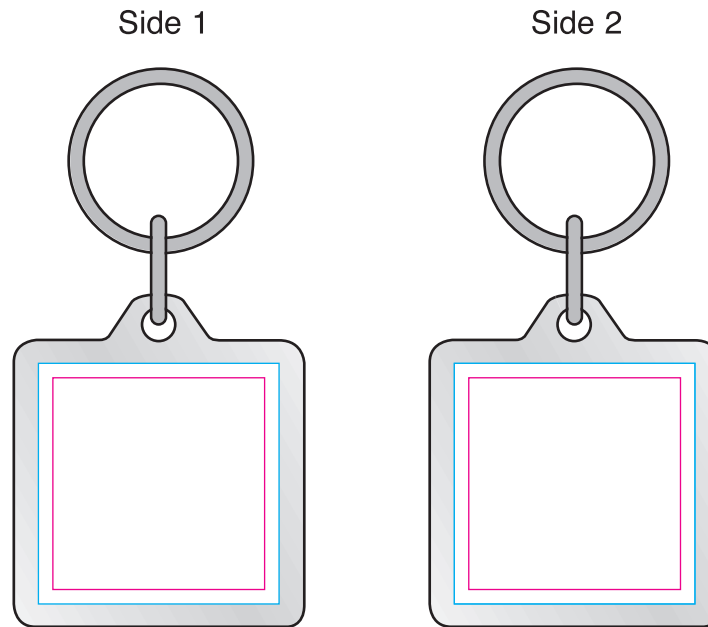

# KEY-AKFU1 - Square Acrylic Keyring - Artwork Template

---

**Cyan = Print Area**  
32mm x 32mm wide

**Pink = Text Limit**  
28mm x 28mm wide