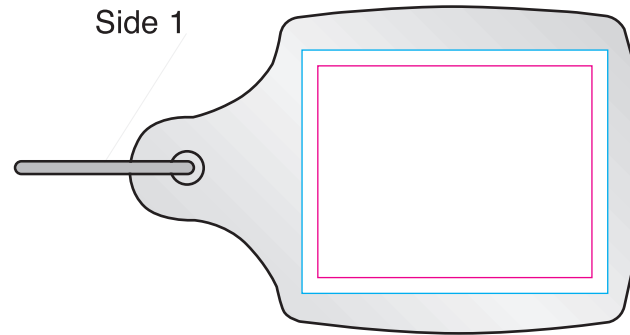

# KEY-AKFS5 - Classic Acrylic Keyring - Artwork Template

---

**Cyan = Print Area**  
32mm x 40.5mm wide

**Pink = Text Limit**  
28mm x 36mm wide

**Cyan = Print Area**  
32mm x 40.5mm wide

**Pink = Text Limit**  
28mm x 36mm wide