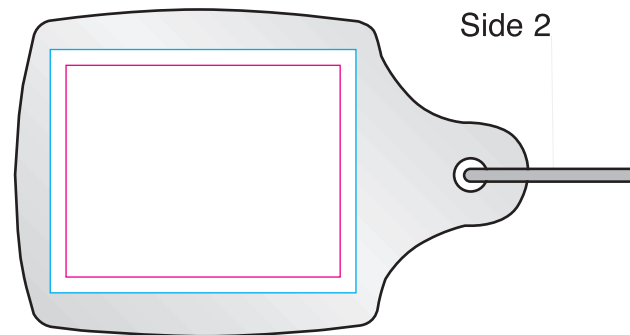

# KEY-AKFS5 - Classic Acrylic Keyring - Artwork Template

---

**Cyan = Print Area**  
32mm x 40.5mm wide

**Pink = Text Limit**  
28mm x 36mm wide

**Cyan = Print Area**  
32mm x 40.5mm wide

**Pink = Text Limit**  
28mm x 36mm wide