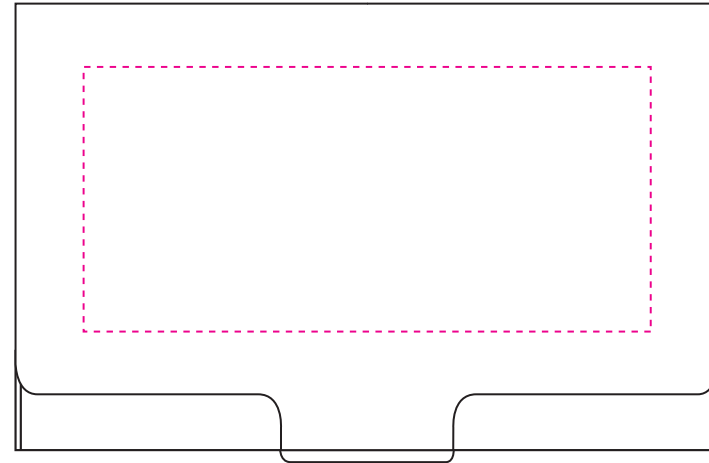

KEY-A93002 - Enzo Keyring - Artwork Template

Max engraving area: 25mm x 22mm wide

Max print area: 35mm x 75mm wide