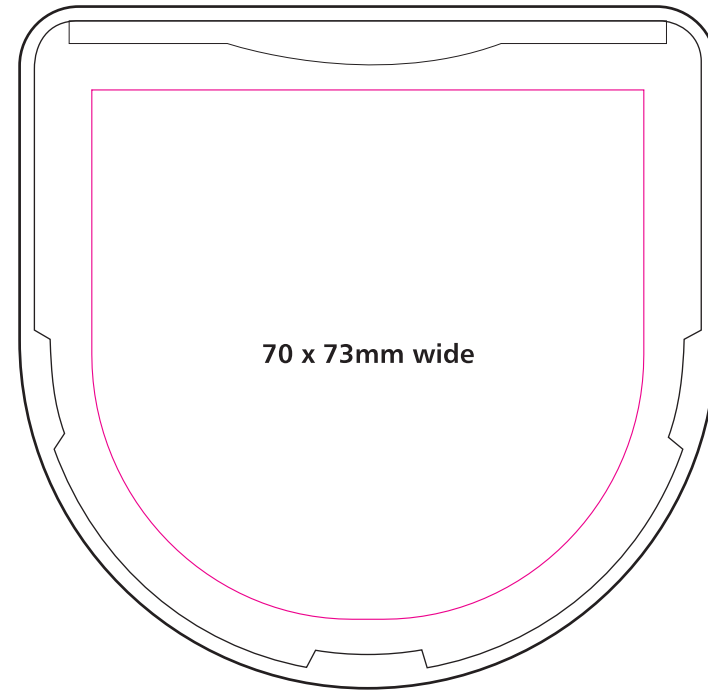

OUTFACING

Overall Size: 90mm x 92mm wide

INFACING

Overall Size: 90mm x 92mm wide