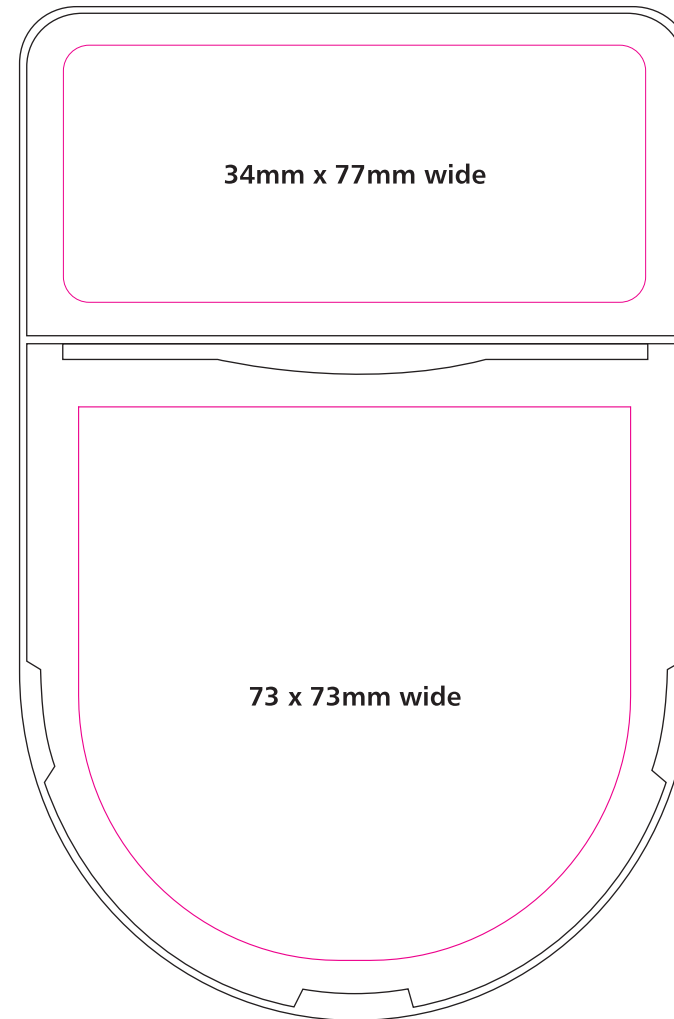

OUTFACING

Overall Size: 135mm x 88mm wide

INFACING

Overall Size: 135mm x 88mm wide