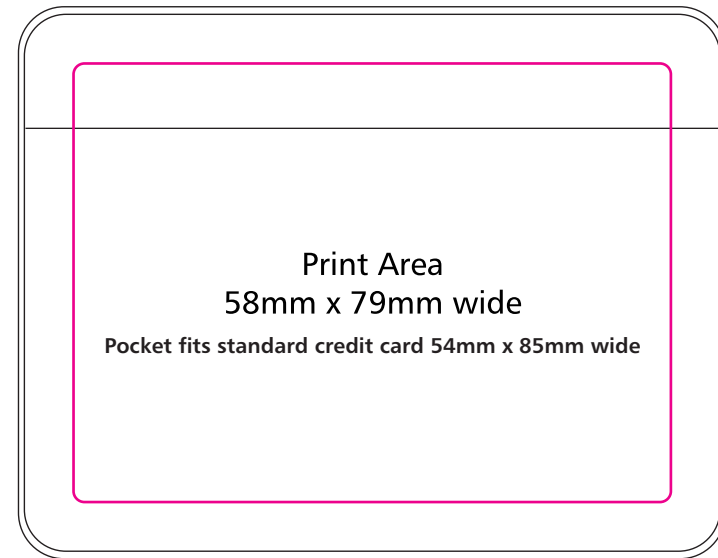

M11093 - Membership Card Holder - Artwork Template

OUTFACING

Overall Size: 73mm x 93.5mm wide

INFACING (to hold membership card)

Overall Size: 73mm x 93.5mm wide

Pink Outline =
Print Area