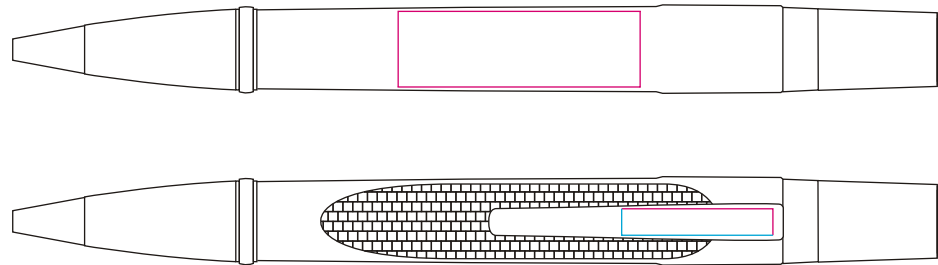

Print Area:

Barrel: 10mm x 32mm wide

Clip: 3.5mm x 20mm wide

Engraving Area:

Clip: 3.5mm x 20mm wide

Pink Outline =
Print Area

Cyan Outline =
Engraving Area